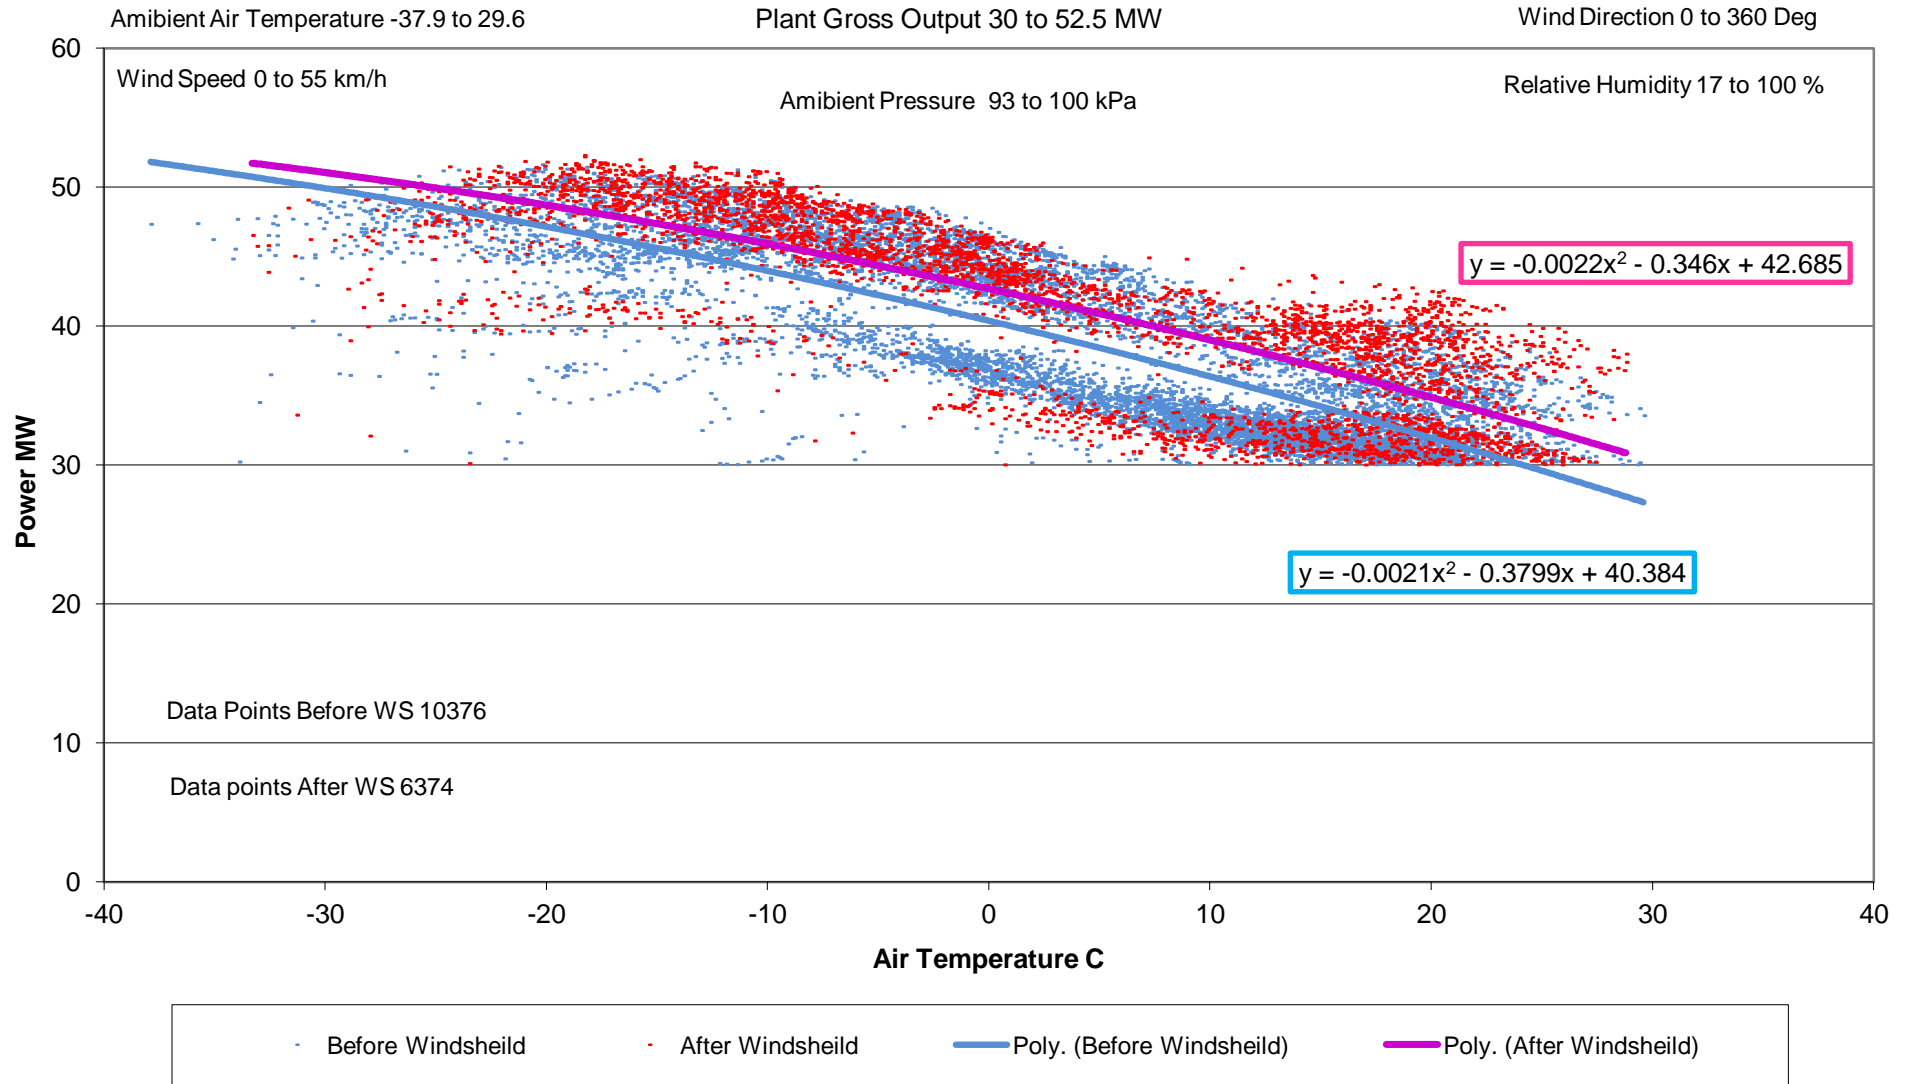

### Gross Power v Air Temperature, North Bay

# ACC Vacuum v Wind Speed, North Bay